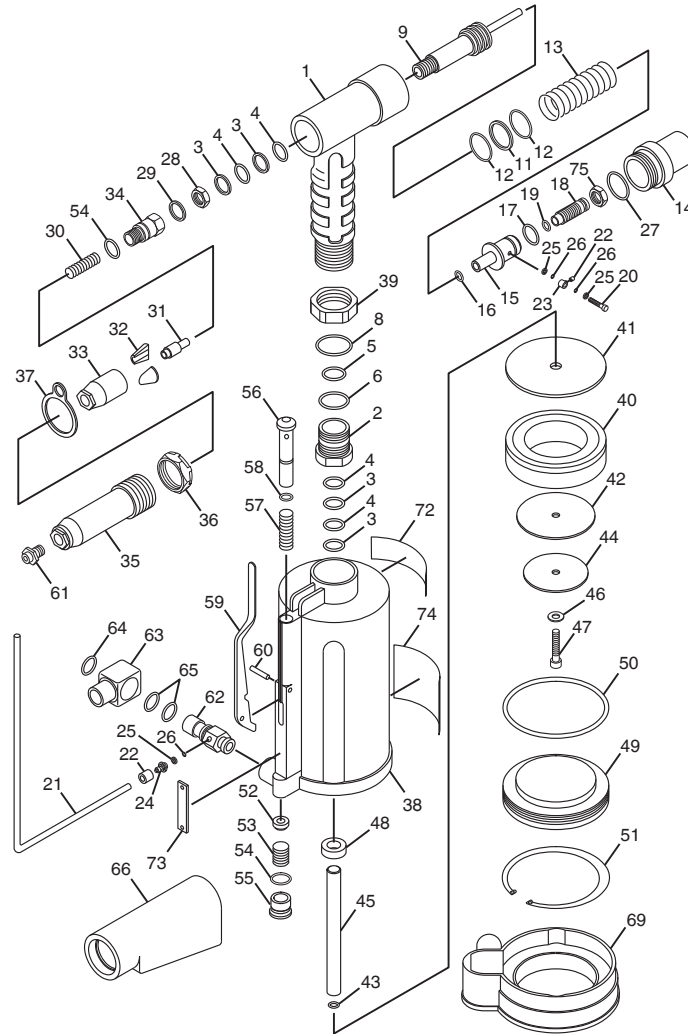

**Chicago
Pneumatic™**

1800 Overview Drive • Rock Hill SC • 29730 USA

CP884
1/4" Air Riveter

ALSO AVAILABLE:

Part#	Description
CA147169	Assembly-Piston (Incl: Index Nos. 40, 41, 40, 42, 43, 44, 45, 46, 47 & 48)
CA147129	Joint-Swivel (Incl: Index Nos. 62, 63, 64 & 65)