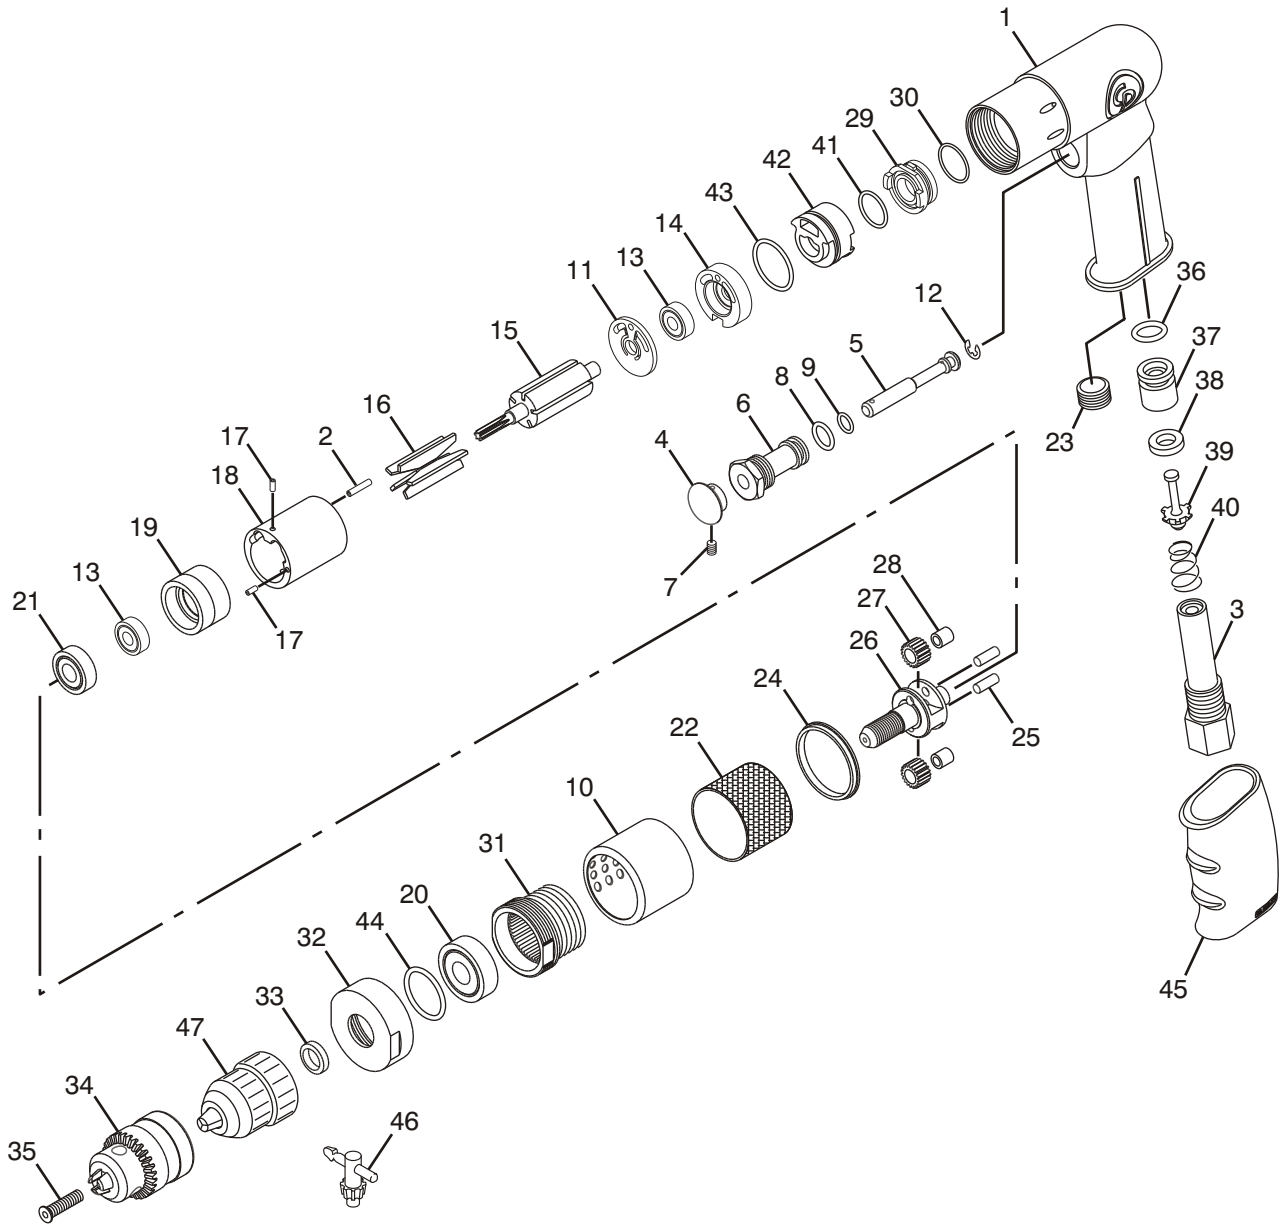

1800 Overview Drive • Rock Hill SC • 29730 USA

# CP7300R Air Drill

Index No.	Part No.	Description	No. Req'd.	Index No.	Part No.	Description	No. Req'd.
1	8940162100	Motor Housing	1	25	8940158744	Pin	2
2	8940158747	Spring Pin	1	26	8940162115	Cage	1
3	8940162101	Air Inlet	1	27	8940158745	Gear (Incl. Part No. 28)	2
4	8940162102	Trigger	1	28		Bushing	2
5	8940162103	Valve Stem	1	29	8940162116	Reverse Knob	1
6	8940162104	Valve Bushing	1	30	8940162117	O-Ring	1
7	8940162105	Set Screw	1	31	8940158735	Internal Gear	1
8	8940162106	O-Ring	1	32	8940158736	Clamp Nut	1
9	8940162107	O-Ring	1	33	8940158746	Washer	1
10	8940158729	Exhaust Deflector	1	34	8940158751	Drill Chuck	1
11	8940162108	End Plate	1	35	8940162118	Screw	1
12	8940162109	E-Ring	1	36	8940162119	O-Ring	1
13	S039709	Ball Bearing	2	37	8940162120	Valve	1
14	8940162110	Rear End Plate	1	38	8940162121	Rubber Spacer	1
15	8940158738	Rotor	1	39	8940162122	Valve Stem	1
16	8940158741	Rotor Blade Set (5)	1	40	8940162123	Spring	1
17	8940162111	Spring Pin	2	41	8940162124	O-Ring	1
18	8940162112	Cylinder	1	42	8940162125	Reversing Valve	1
19	8940162113	Front End Plate	1	43	8940162126	O-Ring	1
20	8940158685	Ball Bearing	1	44	8940162127	O-Ring	1
21	8940158686	Ball Bearing	1	45	8940158739	Rubber Grip	1
22	8940158742	Filter	1	46	8940162271	Chuck Key	1
23	8940162114	Set Screw	1	47	8940162272	1/4" QC Chuck	1
24	8940158743	Rubber Ring	1				