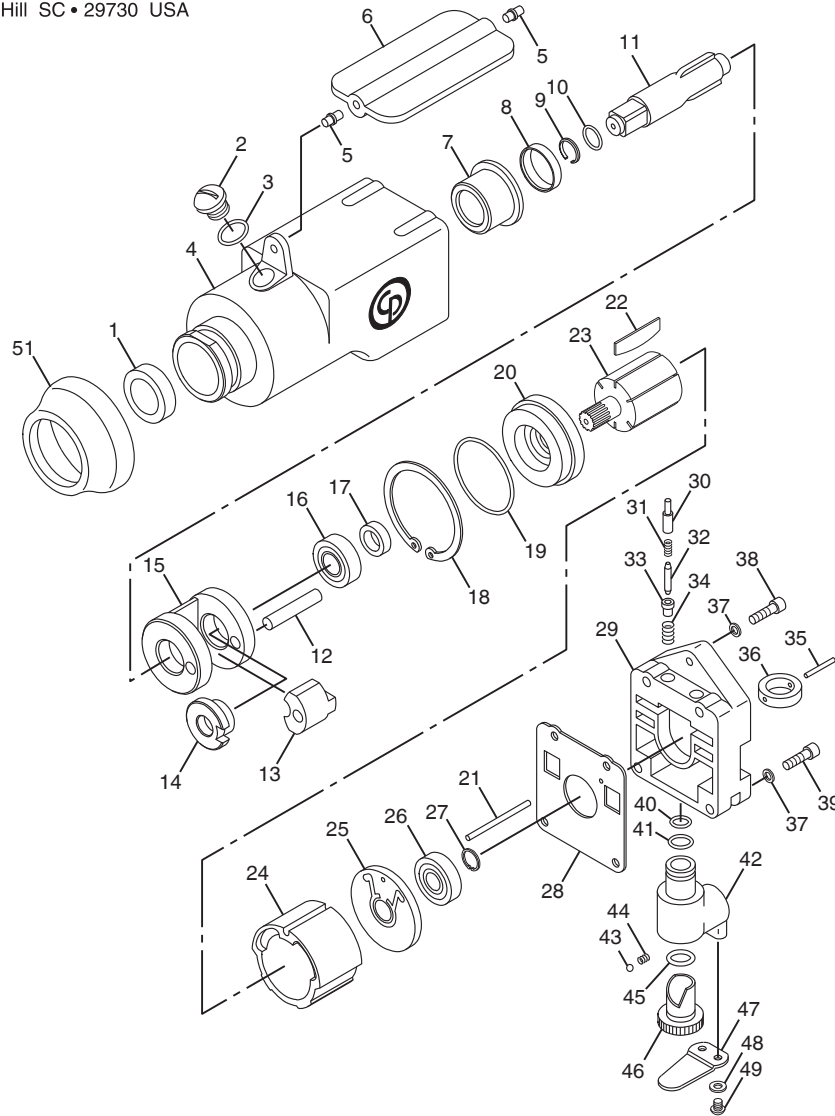

1800 Overview Drive • Rock Hill SC • 29730 USA

RP9522 Impact Wrench

Index No.	Part No.	Description	No. Req'd.	Index No.	Part No.	Description	No. Req'd.
1	C043739	Oil Seal	1	30	CA145969	Plunger-Valve	2
2	CA145954	Plug	1	31	CA145970	Spring-Plunger	2
3	C100129	O-Ring	1	32	CA145971	Pin-Throttle Valve	2
4	8940158889	Housing-Motor	1	33	CA145972	Valve-Throttle	2
5	KF128828	Lever Pin-Throttle	2	34	CA145973	Spring-Throttle Valve	2
6	CA145956	Lever-Throttle	1	35	KF125258	Pin-Roll	1
7	CA145957	Bushing-Anvil	1	36	CA145974	Collar	1
8	KF136452	Bushing-Dog Cage	1	37	S000268	Lockwasher	4
9	CA092093	Socket Ret. Ring	1	38	CA145975	Cap Screw (Z-832-160)	2
10	CA119716	Ring-Clutch Shank	1	39	CA145976	Cap Screw (Z-832-250)	2
11	KF136451	Shank-Anvil	1	40	CA145977	O-Ring	1
12	CA145958	Pin-Clutch Dog	1	41	CA145978	O-Ring	1
13	CA145959	Dog-Clutch	1	42	CA145979	Bushing-Air Inlet	1
14	CA145960	Cam-Clutch	1	43	S000821	Ball-Steel (.125 in. dia.)	1
15	CA145961	Cage-Clutch Dog	1	44	KF124251	Spring-Compression	1
16	CO75878	Ball Bearing	1	45	P083071	O-Ring (-011)	1
17	CO42233	Oil Seal	1	46	CA145980	Regulator-Air	1
18	CA145962	Retaining Ring (JO-40)	1	47	KF124254	Cap-Reg. Valve	1
19	C042234	O-Ring	1	48	G115473	Lock Washer #8	2
20	CA145963	Plate-Front End	1	49	CA046428	Screw (JBM40-60)	2
21	CA145964	Pin-Motor	1	51	CA145953	Nose Shield	1
22	CA094246	Rotor Blade Set (6)	1	52	CA155779	Decal-Warning (Not Shown)	1
23	CA145965	Rotor	1				
24	CA146825	Liner	1				
25	CA145966	Plate-Rear End	1				
26	S025101	Bearing-Ball	1				
27	KF131287	Ring-Retaining	1				
28	CA145967	Gasket-Motor	1				
29	8940159039	Cover-Motor Housing	1				

Tune-Up Kit

C146210 (Incl: Index Nos. 1, 3, 9, 10, 17, 19, 22, 28, 40, 41 & 45)