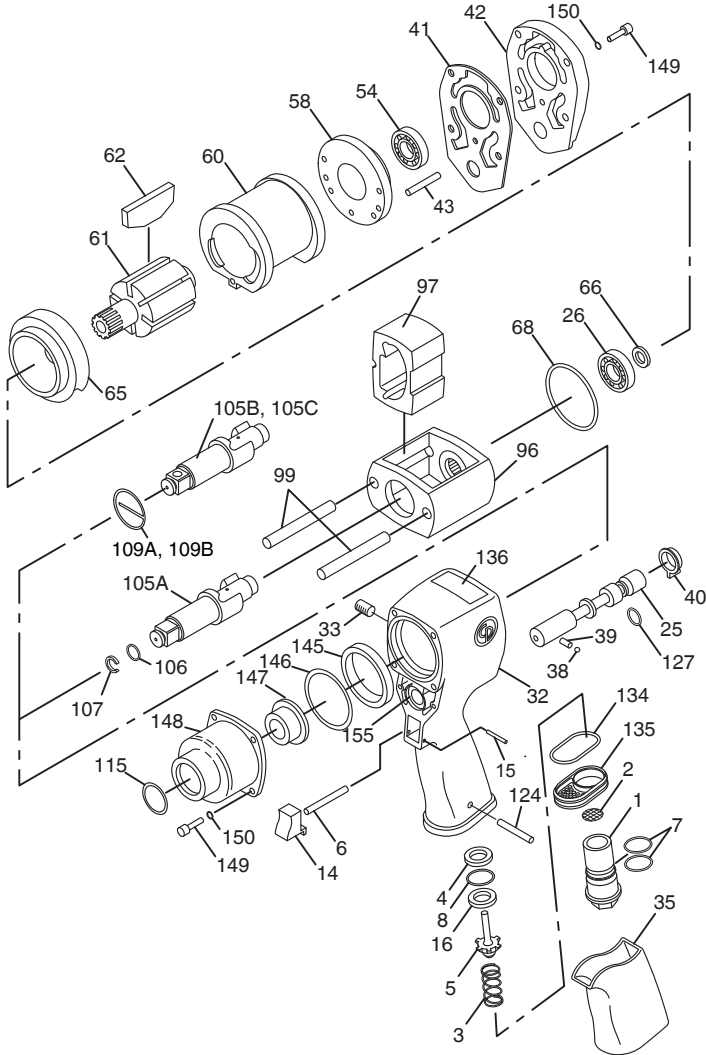

1800 Overview Drive • Rock Hill SC • 29730 USA

RP9547, RP9548 & RP9549

Impact Wrench

Index No.	Part No.	Description	No. Req'd.
1	CA148714	Bushing-Air Inlet	1
2	CA059037	Screen-Air	1
3	CA142464	Spring-Throttle	1
4	CA149095	Spacer	1
5	CA156876	Valve-Throttle	1
6	CA144831	Pin-Throttle Push	1
7	C105693	O-Ring (-017)	2
8	CA149096	O-Ring	1
14	CA147017	Trigger-Throttle	1
15	CA144836	Pin-Trigger	1
16	C139037	Seat-Throttle	1
25	CA157338	Valve-Reverse	1
26	C063836	Bearing-Ball	1
32	C157449	Housing-Motor (Incl: CA157360 Bushing-Reverse Valve)	1
33	S089953	Plug-Pipe (1/16 in. NPT)	1
35	8940158432	Handle-Cover	1
38	S008613	Ball-Steel (Ø.156)	1
39	CA147021	Spring-Detent	1
40	CA148709	Regulator-Switch	1
41	CA155796	Gasket-Housing Cover	1
42	C157450	Cover-Motor Housing	1
43	CA129674	Pin-Liner Dowel	1
54	C068659	Bearing-Ball	1
58	CA156845	Plate-Rear End	1
60	CA157468	Liner	1
61	CA156843	Rotor	1
62	CA145359	Set-Rotor Blade (6)	1
65	CA156842	Plate-Front End	1
66	C148136	Seal-Oil	1
68	C148135	O-Ring (-036)	1
96	CA155794	Cage-Clutch (Jumbo)	1
97	CA155799	Dog-Clutch (Jumbo)	1
99	CA155800	Pin-Clutch	2
105A	CA157469	Assembly-Anvil (CP6700-RSR)(3/4"sq.w/ring) (Incl: Index Nos. 106, 107)	1
105B	C157435	Anvil (RP9547)(3/4"sq.)	1
105C	C157436	Anvil (RP9548)(1" sq.)	1
106	CA083354	O-Ring	1
107	CA087404	Retainer-Socket	1
109A	C134690	Retainer (3/4"sq.)	1
109B	C155472	Retainer (1"sq.)	1
115	C137324	Seal-Oil	1
124	R086991	Pin-Roll	1
127	CA148710	O-Ring (-205)	1
134	CA148528	Gasket	1
135	CA147023	Deflector-Exhaust	1
136	CA156893	Decal-Safety Warning	1
145	CA157674	Ring-Alignment	1
146	CA156916	O-Ring	1
147	CA157120	Bushing-Shank	1
148	CA155795	Housing-Clutch	1
149	CA129678	Screw	8
150	CA129679	Lockwasher	8
155	CA148724	Decal-Decorative	1