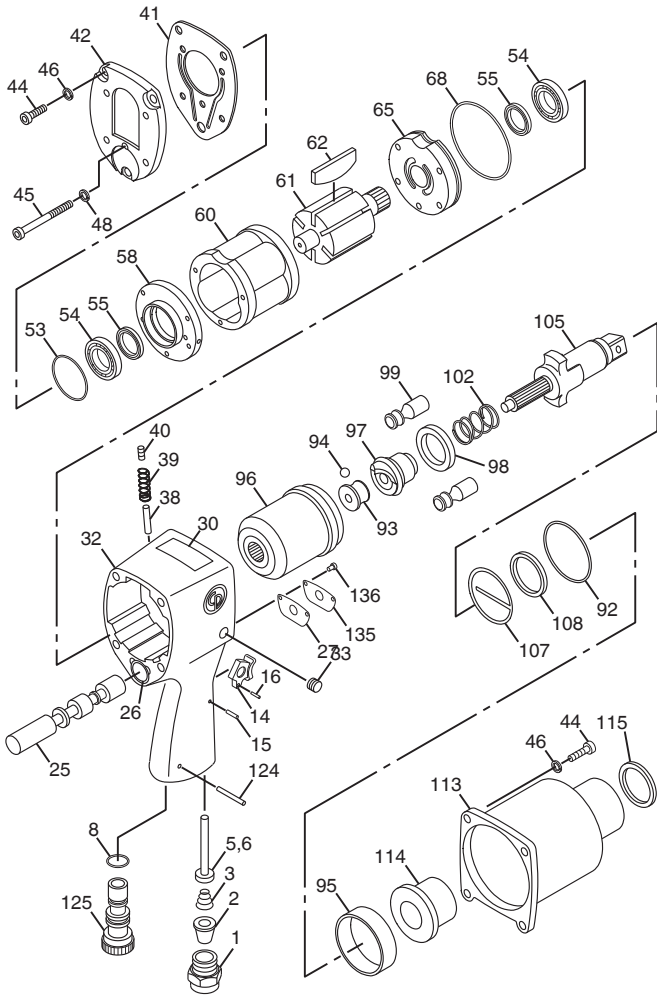

RP9561

Impact Wrench

Index No.	Part No.	Description	No. Req'd.
1	CA048426	Bushing-Air Inlet	1
2	KF137263	Strainer-Air	1
3	KF129148	Spring-Throttle Valve	1
5	KF129106	Valve-Throttle	1
6	KF129107	Pin-Throttle Valve	1
8	C045689	O-Ring (-016)	1
14	CA048432	Trigger-Throttle	1
15	S014764	Pin-Trigger	1
16	S009420	Screw-Set	1
25	CA048434	Valve-Reverse	1
26	KF129110	Bushing-Reverse Valve	1
27	C137321	Screen-Exhaust	1
30	CA144007	Decal-Warning (Models A & K)	1
	CA155779	Decal-Warning (Model L)	1
32	C137315	Housing-Motor (Incl.Index No. 26)	1
33	C089953	Plug-Pipe (1/6 in)	1
38	KF129070	Pin-Stop	1
39	CA048433	Spring-Stop Pin	1
40	CA047653	Screw Set	1
41	KF129125	Gasket-Housing Cover	1
42	KF129127	Cover-Motor Housing	1
44	C065376	Screw-Hex Socket Head Cap	8
45	CA048436	Screw-Hex Socket Head Cap	3
46	C012058	Lockwasher	8
48	S091250	Lockwasher (Model A & K)	3
	CA156065	Lockwasher (Model L)	3
53	C047451	O-Ring (-129)	1
54	C068659	Bearing-Ball	2
55	C087936	Seal-Oil	2
58	CA048439	Plate-Rear End	1
60	CA048437	Liner (Models A & K)	1
	CA148706	Liner (Model L)	1
61	CA048438	Rotor (12 Teeth) (Models A & K)	1
	CA148722	Rotor (Model L)	1
62	CA048469	Set-Rotor Blade (6) (Models A & K)	1
	CA149753	Set-Rotor Blade (6) (Model L)	1
65	CA048440	Plate-Front End	1
68	P083094	O-Ring (-230)	1
92	C137325	O-Ring (-040)	1
93	C117100	Pilot-Cam Ball (Discontinued)(Models A & K) Use CA147931 & CA147932	1
	CA147931	Pilot-Cam Ball (Model L)	1
94	CA048425	Ball-Steel (13/32 in. dia.)	1
95	C138836	Ring-Housing Adapter	1
96	CA102273	Cage-Hammer (Discontinued) (Models A & K) (Use CA147931 & CA147932)	1
	CA147932	Cage-Hammer (Model L)	1
97	C117099	Cam-Hammer	1
98	CA115994	Yoke-Hammer Cam	1
99	CA048418	Pin-Anvil Hammer	2
102	CA048414	Spring-Cam Release	1
105	C123745	Shank-Anvil (3/4 in/Sq. Dr.)	1
107	C134690	Ret-Ring	1
108	C117098	Spacer-Anvil	1
113	C137317	Housing-Clutch	1
114	C137323	Bushing-Clutch	1
115	C137324	Seal-Oil	1
124	G071660	Pin-Roll	1
125	KF129105	Valve-Air Regulating	1
135	C137319	Deflector-Exhaust	1