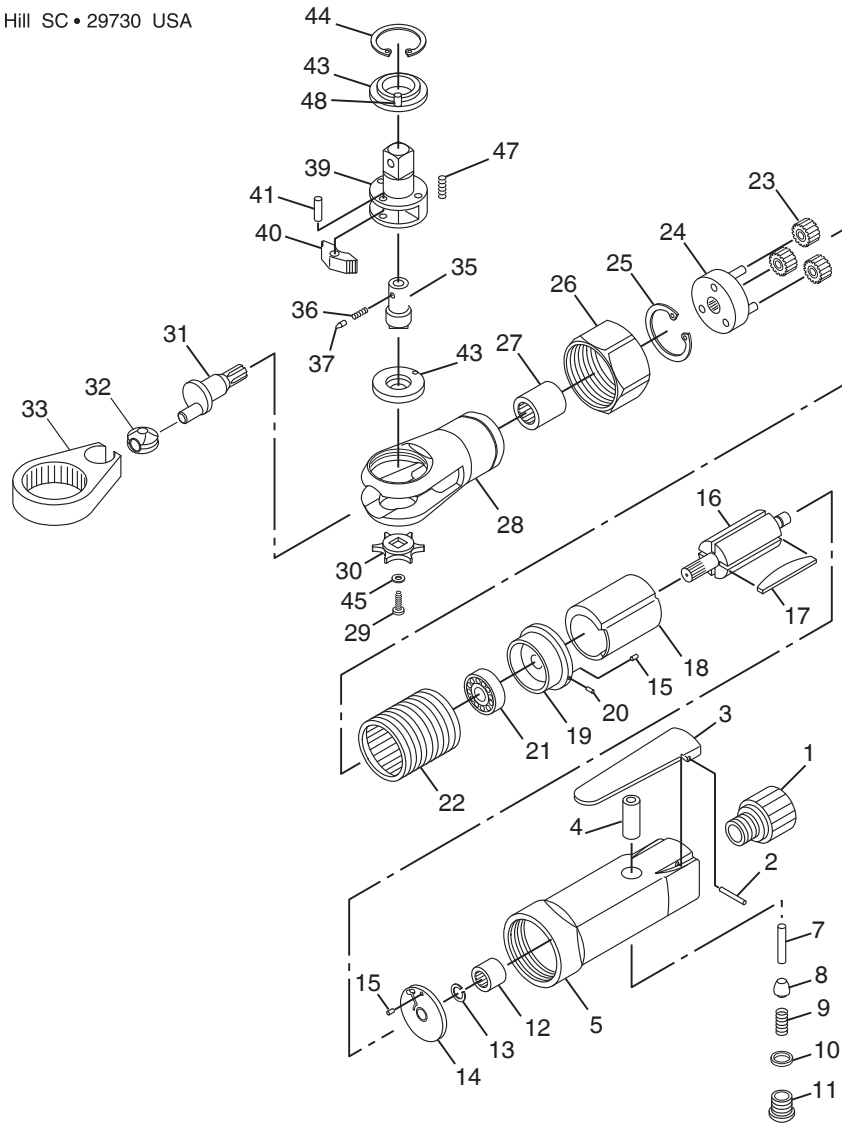

1800 Overview Drive • Rock Hill SC • 29730 USA

RP9425 Air Ratchet

| Index No. | Part No. | Description | No. Req'd. | Index No. | Part No. | Description | No. Req'd. |
|-----------|------------|--------------------------------------------|------------|-----------|----------|----------------------------------|------------|
| 1 | KF138175 | Bushing-Air Inlet | 1 | 29 | KF138215 | Screw-Ratchet Head | 1 |
| 2 | KF124394 | Pin-Roll | 1 | 30 | KF141635 | Button-Reverse | 1 |
| 3 | KF138194 | Lever-Throttle | 1 | 31 | KF138177 | Shaft-Crank | 1 |
| 4 | KF138176 | Bushing-Throttle | 1 | 32 | KF138186 | Bushing-Drive | 1 |
| 5 | 8940158891 | Handle-Throttle (Incl: Index Nos. 4 & 12) | 1 | 33 | KF138206 | Yoke-Ratchet | 1 |
| 7 | KF134169 | Pin | 1 | 35 | KF141565 | Pin-Reverse | 1 |
| 8 | KF125190 | Valve-Throttle | 1 | 36 | KF138212 | Spring-Ratchet | 1 |
| 9 | KF124390 | Spring-Throttle | 1 | 37 | KF138187 | Pin-Lock | 1 |
| 10 | A082777 | O-Ring (012) | 1 | 39 | CA149701 | Shank-Ratchet | 1 |
| 11 | KF134162 | Plug-Throttle Valve | 1 | 40 | KF138195 | Pawl-Ratchet | 1 |
| 12 | KF138214 | Bearing-Needle | 1 | 41 | KF138211 | Pin-Ratchet | 1 |
| 13 | S082845 | Ring-Retaining | 1 | 43 | KF141564 | Washer-Thrust (Incl: No. 48) | 2 |
| 14 | KF138200 | Plate-Rear End (Incl: Index No. 15) | 1 | 44 | KF138191 | Ring-Internal | 1 |
| 15 | KF138196 | Pin-Roll | 2 | 45 | C130136 | Lockwasher-AFS | 1 |
| 16 | KF138208 | Rotor (11 Teeth) | 1 | 47 | CA149686 | Spring-Friction | 2 |
| 17 | KF138202 | Set-Rotor Blade (4) | 1 | 48 | KF140185 | Pin-Dowel | 2 |
| 18 | KF138199 | Liner | 1 | 50 | CA144813 | Decal-Safety Warning (not shown) | 1 |
| 19 | KF138201 | Plate-Front End (Incl: Index Nos. 15 & 20) | 1 | | KF139510 | Wrench-Spindle Hsg. (not shown) | 1 |
| 20 | KF124410 | Pin-Dowel | 1 | | | | |
| 21 | C087834 | Bearing-Ball | 1 | | | | |
| 22 | KF138204 | Housing-Spindle | 1 | | | | |
| 23 | KF138205 | Gear-Idler (13T) | 3 | | | | |
| 24 | KF138203 | Spindle-Idler | 1 | | | | |
| 25 | KF138179 | Ring-Retaining | 1 | | | | |
| 26 | KF138174 | Clamp-Housing | 1 | | | | |
| 27 | KF138213 | Bearing-Needle | 1 | | | | |
| 28 | KF141563 | Housing-Ratchet (Incl: Index No. 27) | 1 | | | | |