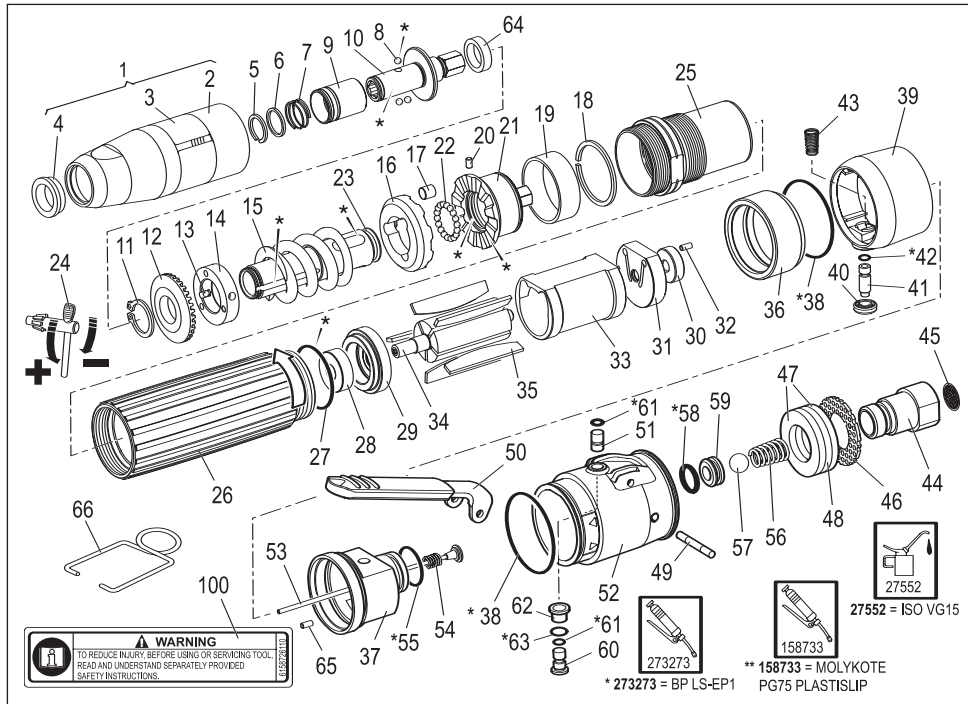

RP2011

Item	Part No.	Description	Qty.	Item	Part No.	Description	Qty.
1	2050480833	Clutch Module Case Complete	1	44	2050482403	Bolt, complete, airfeed BSP	1
2	2050480053	Clutch Case	1	45	252183	Filter	1
3	161253	Clip, spring	1	46	2050482193	Baffle, exhaust	1
4	465873	Bearing	1	47	466823	Silencer	2
5	443773	Circlip	1	48	466793	Silencer	1
6	2050481893	Ring	1	49	466443	Pin, grooved	1
7	301013	Spring	1	50	2050480073	Lever, standard	1
8	280313	Ball	3	51	2050482223	Plunger, outer	1
9	2050481863	Sleeve	1	52	2050480213	Housing, exhaust	1
10	465633	Output Spindle	1	53	2050482183	Valve, complete	1
11	218453	Circlip	1	54	466753	Spring	1
12	465663	Ring, adjusting	1	55	268513	'O' Ring	1
13	280313	Ball	4	56	466713	Spring	1
14	465673	Ring, locking	1	57	466703	Ball	1
15	465783	Spring, clutch	1	58	202323	'O' Ring	1
16	465903	Cam Follower	1	59	328893	Valve Seat	1
17	465743	Roller	3	60	2050482213	Plunger, inner	1
18	465793	Circlip	1	61	280163	'O' Ring	2
19	2050482073	Sleeve, retaining	1	62	2050482203	Bush	1
20	2050482093	Roller	1	63	500953	'O' Ring	1
21	465813	Cam, clutch	1	64	2050482103	Spacer	1
22	280313	Ball	18	65	2050482093	Roller	1
23	465643	Spindle	1	66	2050482253	Suspension Bail	1
24	2932	Clutch Key	1	100	6158726110	Warning label	1
25	2050481283	Gearbox	1				
26	2050480203	Motor Case	1				
27	369163	'O' Ring	1				
28	465983	Bearing, front	1				
29	2050482113	Housing, front bearing	1				
30	279863	Bearing, rear	1				
31	2050482123	Housing, rear bearing	1				
32	301043	Pin	1				
33	465963	Cylinder	1				
34	465953	Rotor, radial	1				
35	465973	Blade, radial standard	5				
36	471233	Housing, Valve	1				
37	466293	Block Valve	1				
38	200763	'O' Ring	2				
39	2050482383	Collar Button	1				
40	242993	Button, black	1				
41	466363	Plunger, button	1				
42	251733	'O' Ring	1				
43	466463	Spring	1				