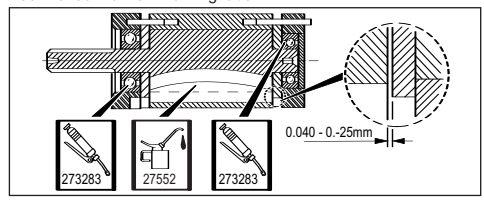

Item	Part No.	Description	Qty.	Item	Part No.	Description	Qty.
1	2050480833	Clutch Module Case Complete	1	43	200763	'O' Ring	1
2	2050480053	Clutch Case	1	44	2050482383	Collar Button	1
3	161253	Clip, spring	1	45	242993	Button, black	1
4	465873	Bearing	1	46	466363	Plunger, button	1
5	443773	Circlip	1	47	466463	Spring	1
6	2050481893	Ring	1	48	200763	'O' Ring	1
7	301013	Spring	1	49	2050482403	Bolt, complete, airfeed BSP	1
8	280313	Ball	3	50	2050252183	Filter	1
9	2050481863	Sleeve	1	51	2050482193	Baffle, exhaust	1
10	465633	Output Spindle	1	52	466823	Silencer	2
11	218453	Circlip	1	53	466793	Silencer	1
12	465663	Ring, adjusting	1	54	466443	Pin, grooved	1
13	280313	Ball	4	55	2050480073	Lever, standard	1
14	465673	Ring, locking	1	56	2050482223	Plunger, outer	1
15	465783	Spring, clutch	1	57	2050480213	Housing, exhaust	1
16	476253	Spring, clutch (0.7-2.2 Nm)	1	58	2050482183	Valve, complete	1
17	465683	Cam Follower	1	59	466753	Spring	1
18	465743	Roller	3	60	268513	'O' Ring	1
19	93893	Ball, (6mm)	3	61	466713	Spring	1
20	465793	Circlip	1	62	466703	Ball	1
21	2050482073	Sleeve, retaining	1	63	202323	'O' Ring	1
22	2050482093	Roller	1	64	328893	Valve Seat	1
23	307123	Spring	1	65	2050482213	Plunger, inner	1
24	2050482083	Latch Pin	1	66	280163	'O' Ring	2
25	465693	Cam, clutch	1	67	2050482203	Bush	1
26	280313	Ball	18	68	500953	'O' Ring	1
27	465653	Spindle	1	69	2050482093	Roller	1
28	465713	Star Cam	1	70	2050482103	Spacer	1
29	29932	Clutch Key	1	71	205173	Pin	1
30	2050481283	Gearbox	1	72	251733	'O' Ring	1
31	2050480203	Motor Case	1	100	6158726110	Warning label	1
32	369163	'O' Ring	1				
33	465983	Bearing, front	1				
34	2050482113	Housing, front bearing	1				
35	279863	Bearing, rear	1				
36	2050482123	Housing, rear bearing	1				
37	301043	Pin	1				
38	465963	Cylinder	1				
39	465953	Rotor, radial	1				
40	465973	Blade, radial standard	5				
41	471233	Housing Valve	1				
42	466293	Block Valve	1				