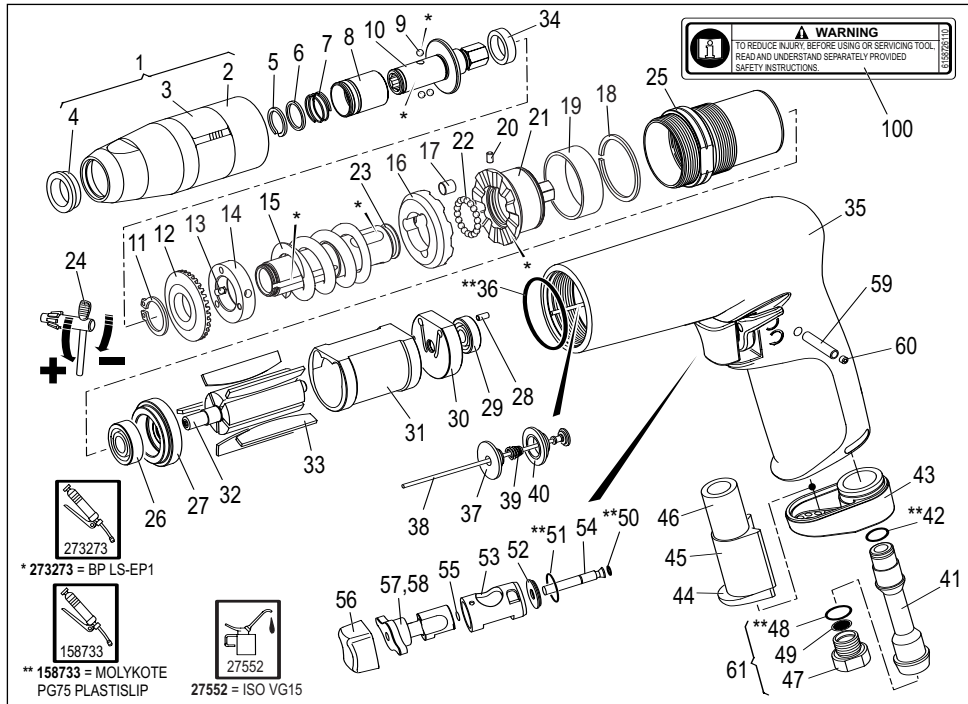

RP2014

Item	Part No.	Description	Qty.	Item	Part No.	Description	Qty.
1	2050480833	Clutch Case Module, complete	1	41	2050482323	Inlet Adapter Assy.	1
2	2050480053	Clutch Case	1	42	2050482243	'O' Ring	1
3	161253	Clip Spring	1	43	472763	Exhaust Cap	1
4	465873	Bearing	1	44	472743	Exhaust Element	1
5	443773	Circlip	1	45	474123	Exhaust Element	1
6	2050481893	Ring	1	46	472733	Exhaust Element	1
7	301013	Spring	1	47	2050482233	Adapter, inlet, 1/4 BSP	1
8	2050481863	Sleeve	1	48	2050482243	'O' Ring	1
9	280313	Ball	3	49	2050481453	Filter	1
10	465633	Output Spindle	1	50	369193	'O' Ring	1
11	218453	Circlip	1	51	268513	'O' Ring	1
12	465663	Ring, adjusting	1	52	2050482303	Seat, valve	1
13	280313	Ball	4	53	2050479463	Sleeve, valve	1
14	465673	Ring, Locking	1	54	2050482313	Plunger	1
15	465783	Clutch Spring	1	55	280163	'O' Ring	1
16	465803	Cam Follower	1	56	474053	Trigger	1
17	465743	Roller	3	57	2050479453	Valve, reverse with lever	1
18	465793	Circlip	1	58	467703	Spring Plunger	1
19	2050482073	Sleeve, retaining	1	59	256753	Pin	1
20	2050482093	Roller	1	60	323843	Set Screw	2
21	465813	Cam, ratchet	1	61	2050482463	Inlet Bolt	1
22	280313	Ball	18	100	6158726110	Warning Label	1
23	465643	Spindle	1				
24	29932	Clutch Key	1				
25	2050481283	Gearbox Module	1				
26	465983	Bearing	1				
27	2050482113	Front Bearing Housing	1				
28	301043	Pin	1				
29	279863	Bearing	1				
30	2050482123	Rear Bearing Housing	1				
31	465963	Cylinder	1				
32	465953	Rotor	1				
33	465973	Blade	5				
34	2050482103	Spacer	1				
35	2050480143	Pistol Grip	1				
36	369163	'O' Ring	1				
37	2050482273	Plate, adapter	1				
38	2050482263	Valve, shut off	1				
39	474043	Spring, shut off	1				
40	474033	Plate, manifold	1				