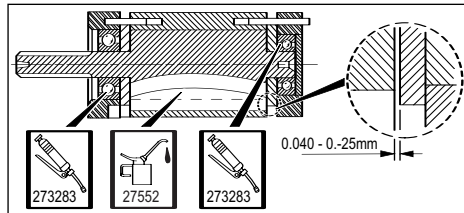

RP2014

Item	Part No.	Description	Qty.	Item	Part No.	Description	Qty.
1	2050480833	Clutch Case Module, complete	1	41	2050482323	Inlet Adapter Assy.	1
2	2050480053	Clutch Case	1	42	2050482243	'O' Ring	1
3	161253	Clip Spring	1	43	472763	Exhaust Cap	1
4	465873	Bearing	1	44	472743	Exhaust Element	1
5	443773	Circlip	1	45	474123	Exhaust Element	1
6	2050481893	Ring	1	46	472733	Exhaust Element	1
7	301013	Spring	1	47	2050482233	Adapter, inlet, 1/4 BSP	1
8	2050481863	Sleeve	1	48	2050482243	'O' Ring	1
9	280313	Ball	3	49	2050481453	Filter	1
10	465633	Output Spindle	1	50	369193	'O' Ring	1
11	218453	Circlip	1	51	268513	'O' Ring	1
12	465663	Ring, adjusting	1	52	2050482303	Seat, valve	1
13	280313	Ball	4	53	2050479463	Sleeve, valve	1
14	465673	Ring, Locking	1	54	2050482313	Plunger	1
15	465783	Clutch Spring	1	55	280163	'O' Ring	1
16	465803	Cam Follower	1	56	474053	Trigger	1
17	465743	Roller	3	57	2050479453	Valve, reverse with lever	1
18	465793	Circlip	1	58	467703	Spring Plunger	1
19	2050482073	Sleeve, retaining	1	59	256753	Pin	1
20	2050482093	Roller	1	60	323843	Set Screw	2
21	465813	Cam, ratchet	1	61	2050482463	Inlet Bolt	1
22	280313	Ball	18	100	6158726110	Warning Label	1
23	465643	Spindle	1				
24	29932	Clutch Key	1				
25	2050481283	Gearbox Module	1				
26	465983	Bearing	1				
27	2050482113	Front Bearing Housing	1				
28	301043	Pin	1				
29	279863	Bearing	1				
30	2050482123	Rear Bearing Housing	1				
31	465963	Cylinder	1				
32	465953	Rotor	1				
33	465973	Blade	5				
34	2050482103	Spacer	1				
35	2050480143	Pistol Grip	1				
36	369163	'O' Ring	1				
37	2050482273	Plate, adapter	1				
38	2050482263	Valve, shut off	1				
39	474043	Spring, shut off	1				
40	474033	Plate, manifold	1				