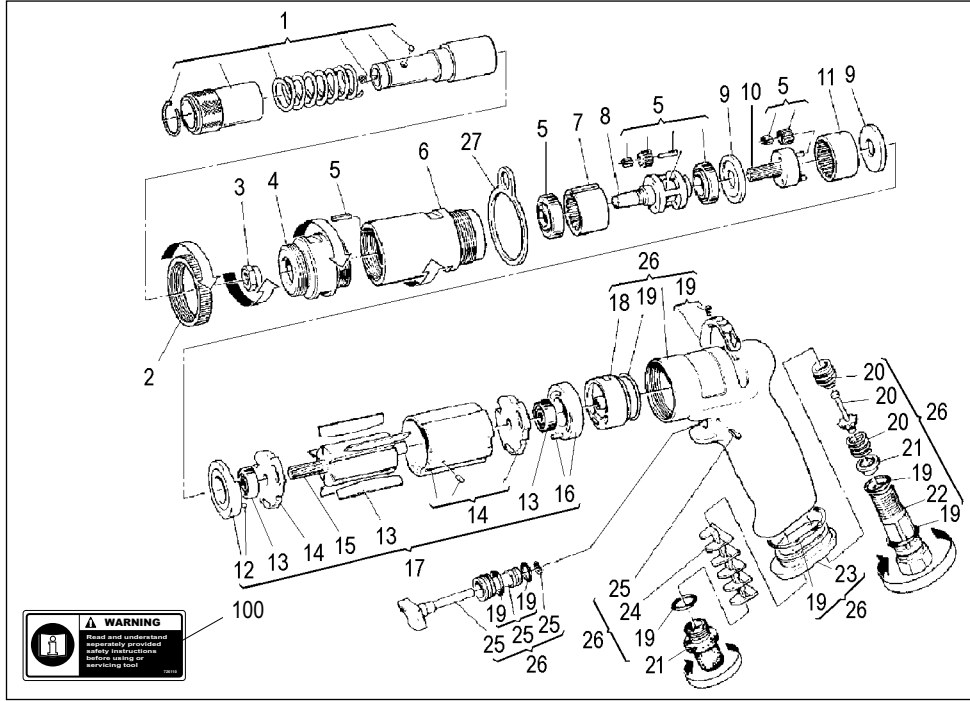

RP2764

Item No.	Part No.	Description	Qty.
1	31102	Bit Holder, complete	1
2	436083	Thread Protecting Ring	1
3	313093	Spindle Nut	1
4	312383	Gearbox Nose	1
5	436923	Gearbox Service Kit	1
6	435933	Clamp Sleeve	1
7	299163	Gear Ring	1
8	313023	Planet Cage	1
9	306303	Washer	2
10	306703	Planet Cage	1
11	306313	Gear Ring	1
12	304673	Front Bearing Housing Kit	1
13	436853	Blades & Bearings Kit	1
14	437013	Cylinder & End Plates Kit	1
15	266553	Rotor	1
16	437043	Rear Bearing Housing Kit	1
17	318013	Motor, complete	1
18	437143	Reverse Valve & Actuator	1
19	436963	'O' Ring Kit	1
20	437123	Valve Kit	1
21	436983	Filter & Silencer	1
22	500353	Air Inlet Bolt BSP	1
	500343	Air Inlet Bolt NPT	1
23	285763	Exhaust Cap	1
24	501683	Exhaust Helix	1
25	437093	Trigger Kit	1
26	437203	Pistol Grip, complete, BSP	1
	437213	Pistol Grip, complete, NPT	1
27	61413	Suspension ring	1
100	6158726110	Warning Label	1