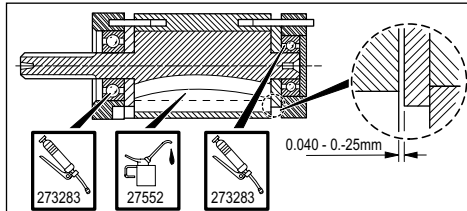

RP2764

Item No.	Part No.	Description	Qty.
1	31102	Bit Holder, complete	1
2	436083	Thread Protecting Ring	1
3	313093	Spindle Nut	1
4	312383	Gearbox Nose	1
5	436923	Gearbox Service Kit	1
6	435933	Clamp Sleeve	1
7	299163	Gear Ring	1
8	313023	Planet Cage	1
9	306303	Washer	2
10	306703	Planet Cage	1
11	306313	Gear Ring	1
12	304673	Front Bearing Housing Kit	1
13	436853	Blades & Bearings Kit	1
14	437013	Cylinder & End Plates Kit	1
15	266553	Rotor	1
16	437043	Rear Bearing Housing Kit	1
17	318013	Motor, complete	1
18	437143	Reverse Valve & Actuator	1
19	436963	'O' Ring Kit	1
20	437123	Valve Kit	1
21	436983	Filter & Silencer	1
22	500353	Air Inlet Bolt BSP	1
	500343	Air Inlet Bolt NPT	1
23	285763	Exhaust Cap	1
24	501683	Exhaust Helix	1
25	437093	Trigger Kit	1
26	437203	Pistol Grip, complete, BSP	1
	437213	Pistol Grip, complete, NPT	1
27	61413	Suspension ring	1
100	6158726110	Warning Label	1